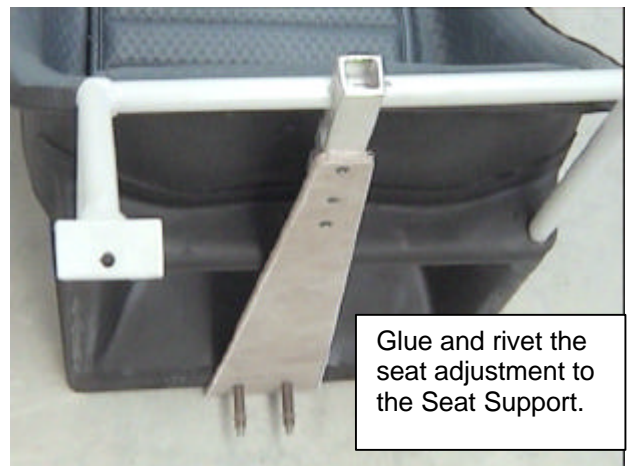

Seat Manual TERRIER 200

Seat Manual TERRIER 200	No: 990901
	Rev: 9 / 99
FoxCon Aviation Mackay, QLD.	Page: 1 of 1