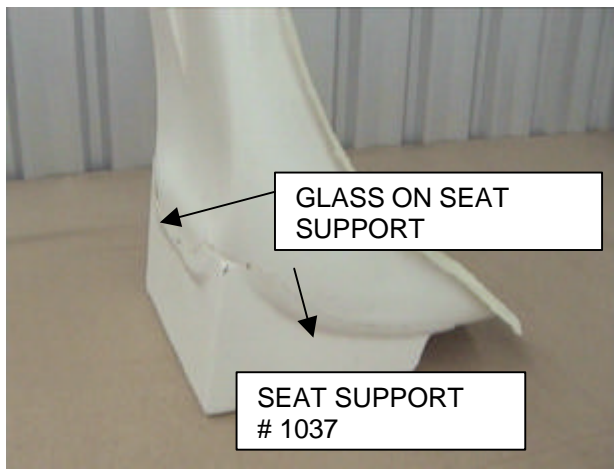

Seat Manual TERRIER 200

Seat Manual TERRIER 200	No: 990901
	Rev: 9 / 99
FoxCon Aviation Mackay, QLD.	Page: 1 of 1