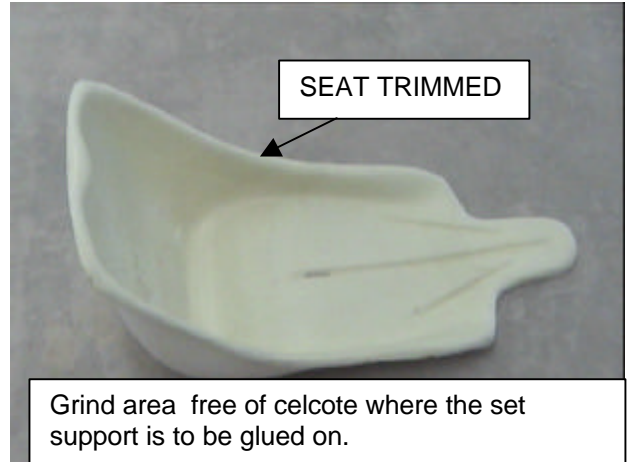

Seat Manual TERRIER 200

Seat Manual TERRIER 200	No: 990901
	Rev: 9 / 99
FoxCon Aviation Mackay, QLD.	Page: 1 of 1