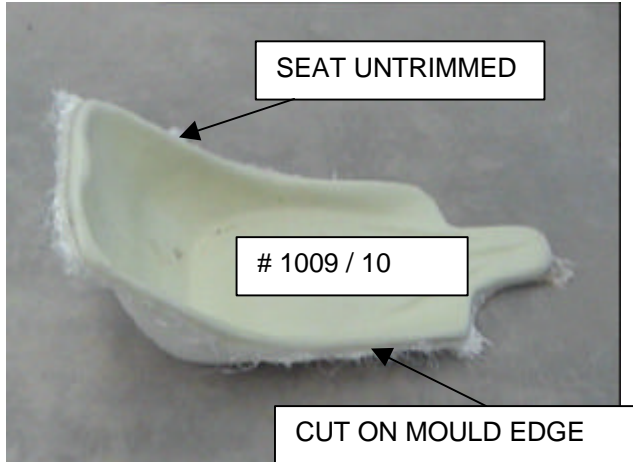

Seat Manual TERRIER 200

Seat Manual TERRIER 200	No: 990901
	Rev: 9 / 99
FoxCon Aviation Mackay, QLD.	Page: 1 of 1