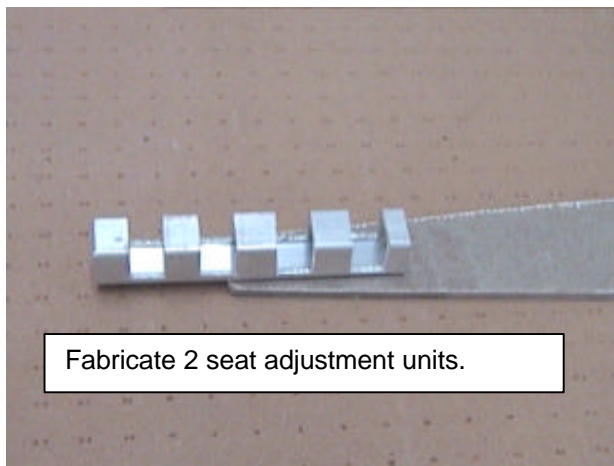

Seat Manual TERRIER 200

Seat Manual TERRIER 200	No: 990901
	Rev: 9 / 99
FoxCon Aviation Mackay, QLD.	Page: 1 of 1