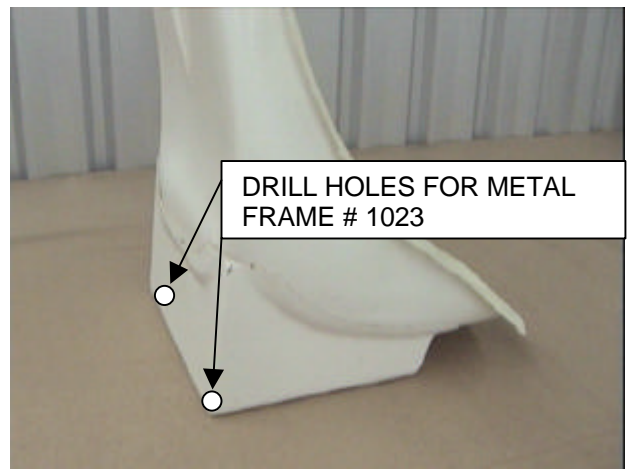

Seat Manual TERRIER 200

Seat Manual TERRIER 200	No: 990901
	Rev: 9 / 99
FoxCon Aviation Mackay, QLD.	Page: 1 of 1