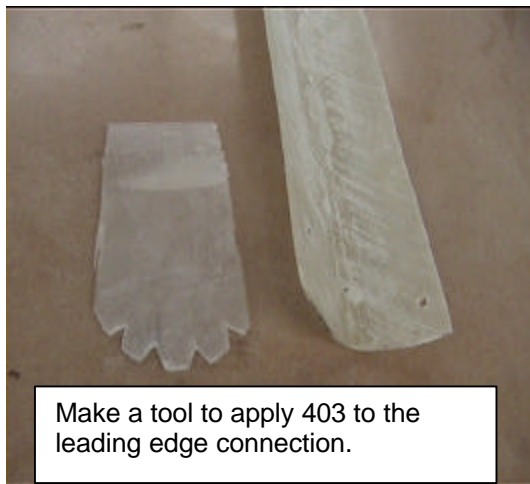

Wing Manual TERRIER 200

© Copyright Foxcon Aviation Mackay

Wing Manual TERRIER 200	No: 022005
	Rev: 12 / 02
FoxCon Aviation Mackay, QLD.	Page: 5 of