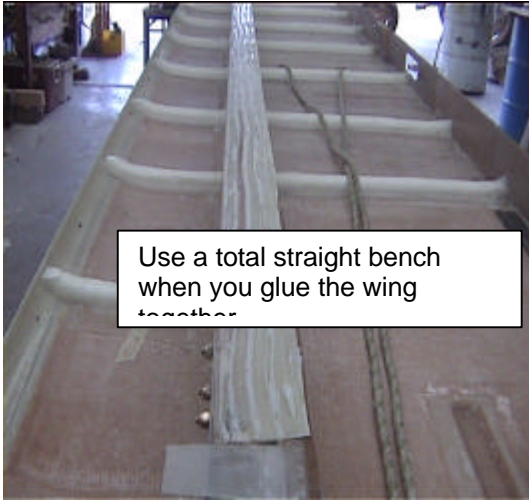

Wing Manual TERRIER 200

© Copyright Foxcon Aviation Mackay

Wing Manual TERRIER 200	No: 022005
	Rev: 12 / 02
FoxCon Aviation Mackay, QLD.	Page: 5 of