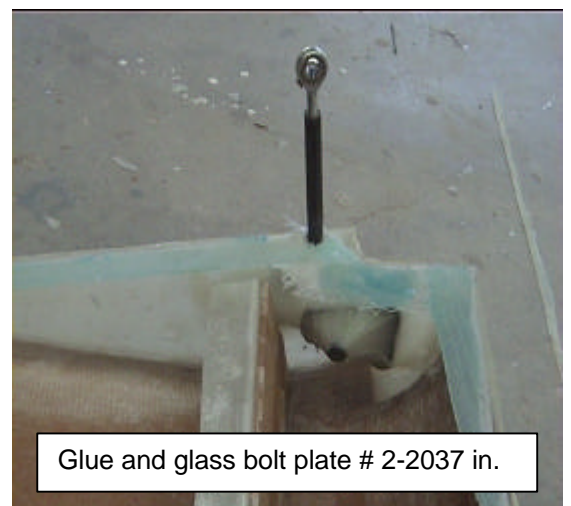

# Wing Manual TERRIER 200

© Copyright Foxcon Aviation Mackay

Wing Manual TERRIER 200	No: 022007
	Rev: 12 / 02
FoxCon Aviation Mackay, QLD.	Page: 7 of