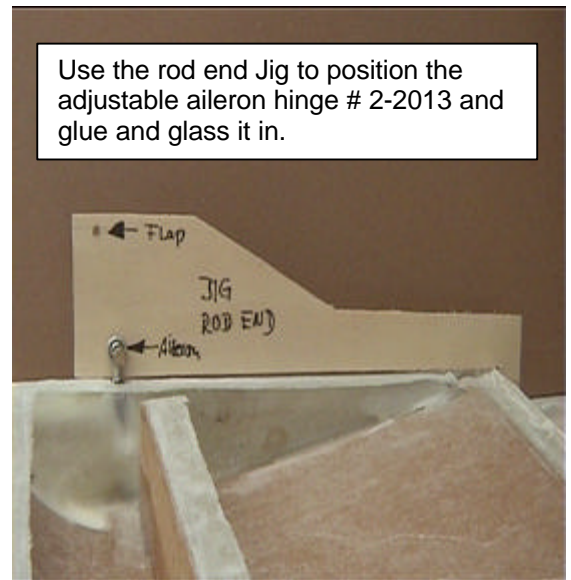

# Wing Manual TERRIER 200

© Copyright Foxcon Aviation Mackay

Wing Manual TERRIER 200	No: 022007
	Rev: 12 / 02
FoxCon Aviation Mackay, QLD.	Page: 7 of