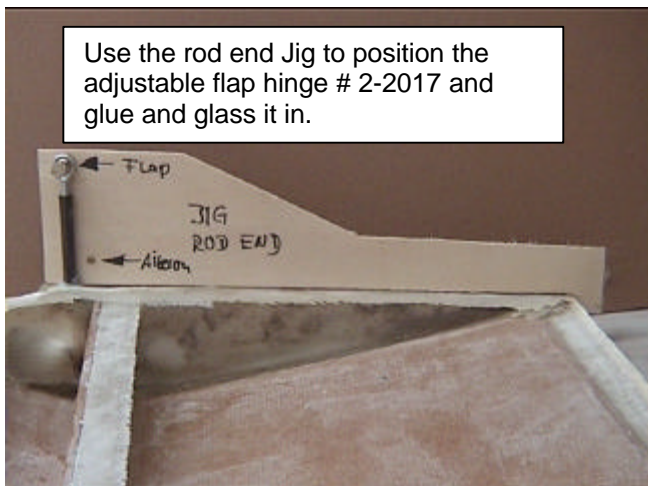

# Wing Manual TERRIER 200

© Copyright Foxcon Aviation Mackay

Wing Manual TERRIER 200	No: 022007
	Rev: 12 / 02
FoxCon Aviation Mackay, QLD.	Page: 7 of