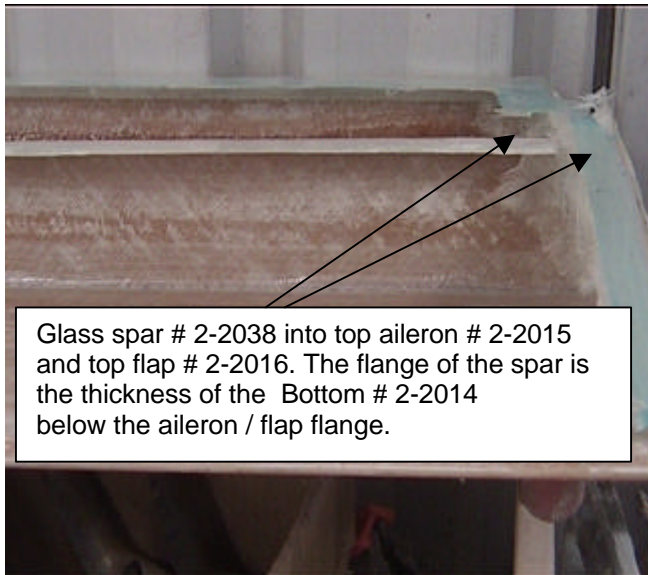

# Wing Manual TERRIER 200

© Copyright Foxcon Aviation Mackay

Wing Manual TERRIER 200	No: 022007
	Rev: 12 / 02
FoxCon Aviation Mackay, QLD.	Page: 7 of