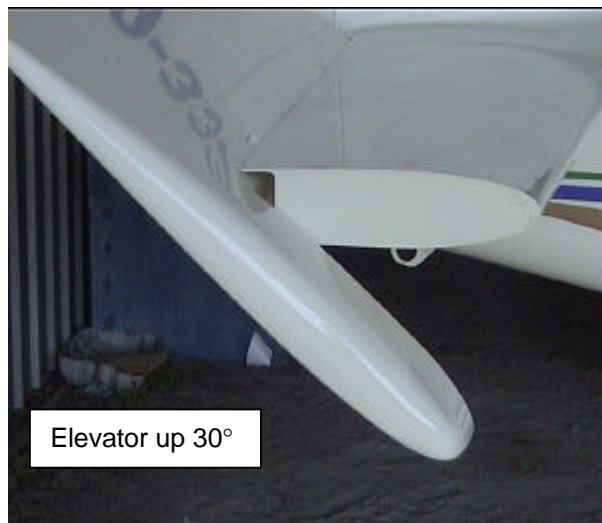

Wing Manual TERRIER 200

Aileron up 24°

Aileron neutral

Aileron down 12°

Elevator down 20°

Elevator neutral

Elevator up 30°

© Copyright Foxcon Aviation Mackay