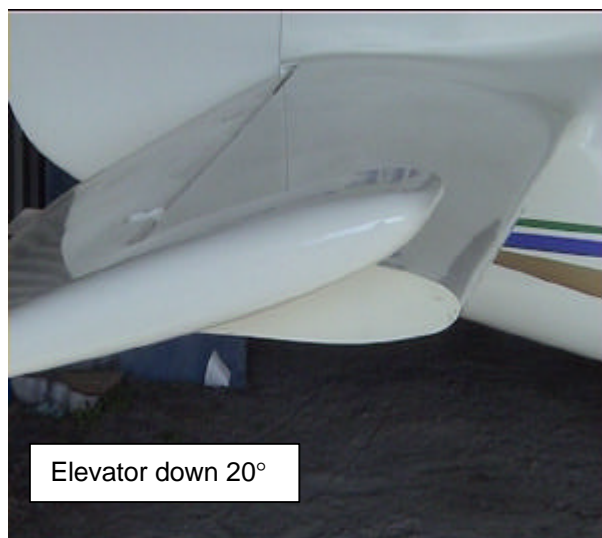

Wing Manual TERRIER 200

Aileron up 24°

Aileron neutral

Aileron down 12°

Elevator down 20°

Elevator neutral

Elevator up 30°

© Copyright Foxcon Aviation Mackay