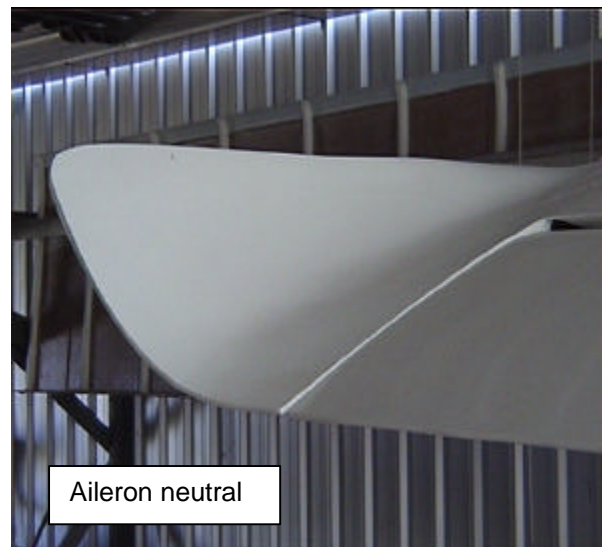

Wing Manual TERRIER 200

Aileron up 24°

Aileron neutral

Aileron down 12°

Elevator down 20°

Elevator neutral

Elevator up 30°

© Copyright Foxcon Aviation Mackay