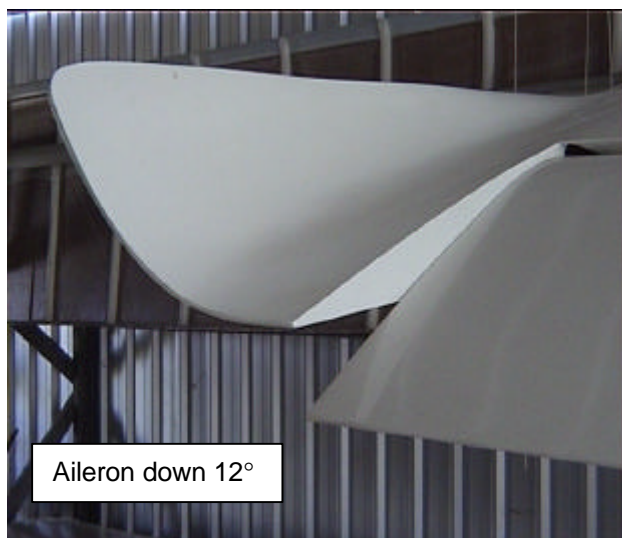

Wing Manual TERRIER 200

Aileron up 24°

Aileron neutral

Aileron down 12°

Elevator down 20°

Elevator neutral

Elevator up 30°

© Copyright Foxcon Aviation Mackay