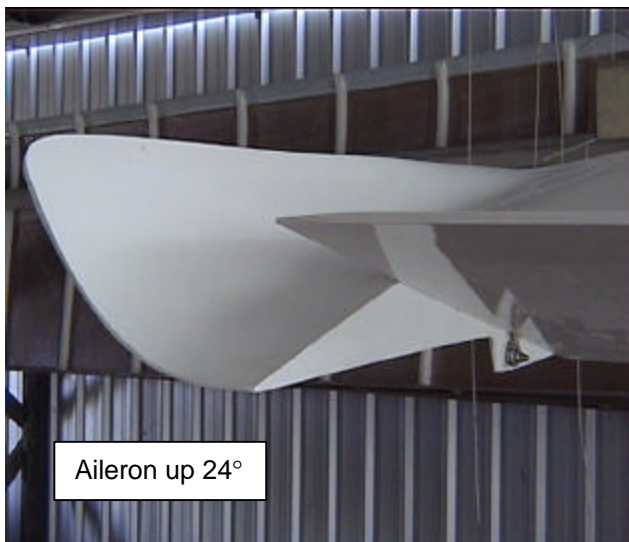

Wing Manual TERRIER 200

Aileron up 24°

Aileron neutral

Aileron down 12°

Elevator down 20°

Elevator neutral

Elevator up 30°

© Copyright Foxcon Aviation Mackay