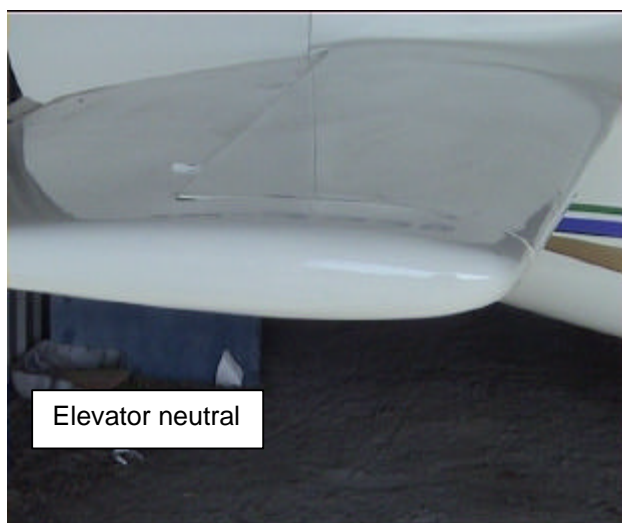

Wing Manual TERRIER 200

Aileron up 24°

Aileron neutral

Aileron down 12°

Elevator down 20°

Elevator neutral

Elevator up 30°

© Copyright Foxcon Aviation Mackay