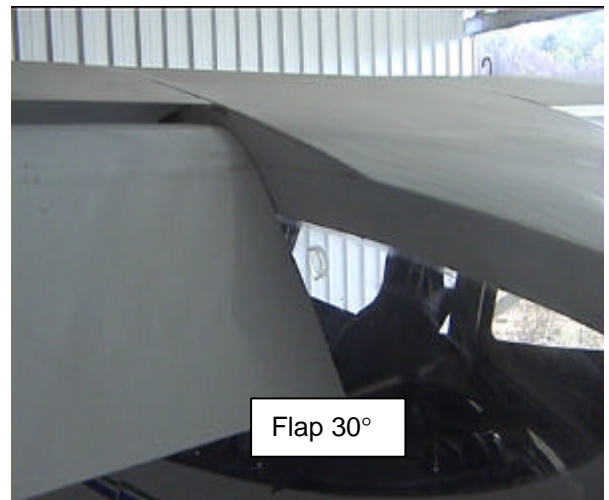

Wing Manual TERRIER 200

© Copyright Foxcon Aviation Mackay

Wing Manual TERRIER 200	No: 022012
FoxCon Aviation Mackay, QLD.	Rev: 12 / 02
	Page:12 of